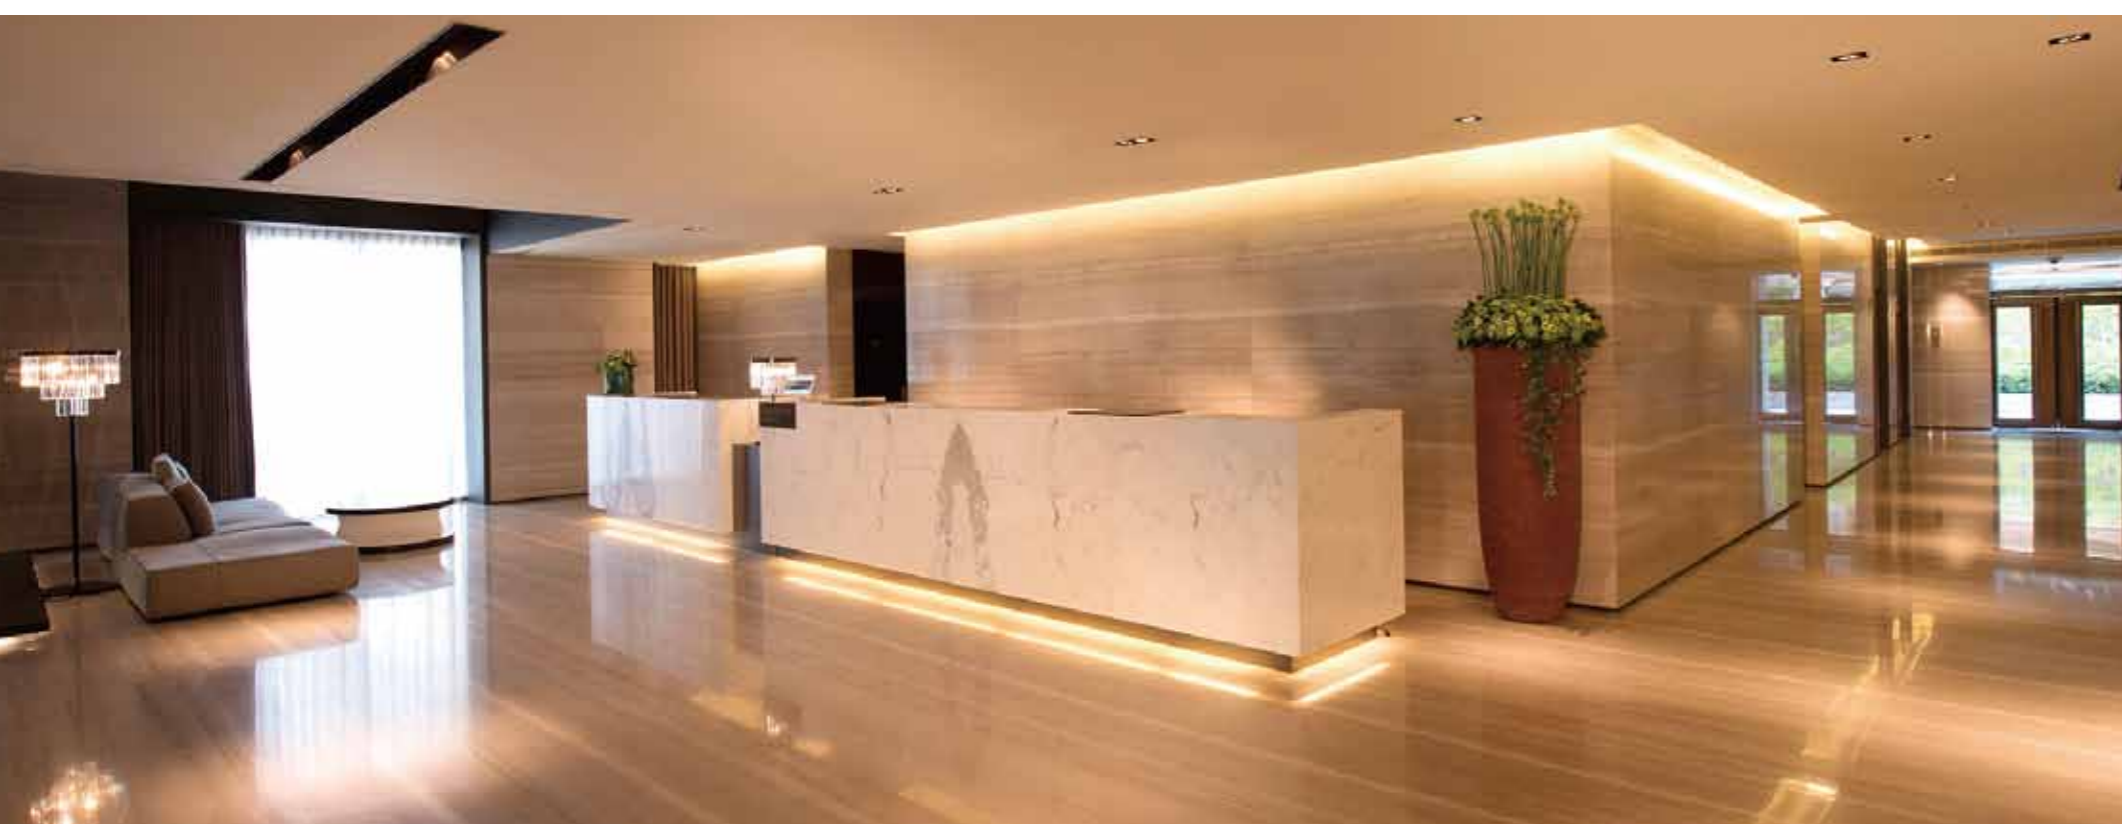

124间精美的客房及套房共有6款房型以供尊贵选择。简洁的舒适空间，揉合全方位的安寝氛围，让身处异乡的住客尽享舒适的休憩时光。沉稳大器的稀有石材，时尚的新古典风格家具，细致而利落地展现气派舒适的氛围。设计师匠心独具的完美规划，打造环视美景的玻璃帷幕，塑造出室内与户外光线的串连感。精致典雅的天际套房，让设计与美景浑然天成，怀旧的都会风情点缀于时代线条中，大器空间让美丽延展于层迭之间。极简空间，充分发挥出“Less is More 极简美学”的设计概念。卫浴间采用了卓越与舒适的TOTO产品，深受好评的诺锐斯特智能全自动坐便器与慕轩一直坚持的精致生活、以客为尊的精神不谋而合。

两者的完美结合，不仅诠释了精致美学，更带来器宇轩昂的视觉美感。

MADISON TAIPEI has 124 high-quality rooms and suites, with 6 different types of rooms. Exuding an aura of classic taste and elegance, MADISON TAIPEI attentively chooses its color tone, furniture and bedding, paying close attention to detail. Rare stone materials and neo-classical style furniture reflect a cozy atmosphere. A glass curtain was conceived by the designers to create an indoor and outdoor lighting effect. The simple linings are constructed using a natural concept, showing a supreme sense of beauty. Incorporating both traditional and modern elements, Skyline Suite demonstrates an exceptionally unique beauty. It is a simple, aesthetic environment equipped with excellent and comfortable TOTO products, which exemplifies the concept of "less is more". Along with the acclaimed TOTO's NEOREST series, MADISON TAIPEI represents exquisite life and a customer-oriented spirit, which parallels the products' reputation.