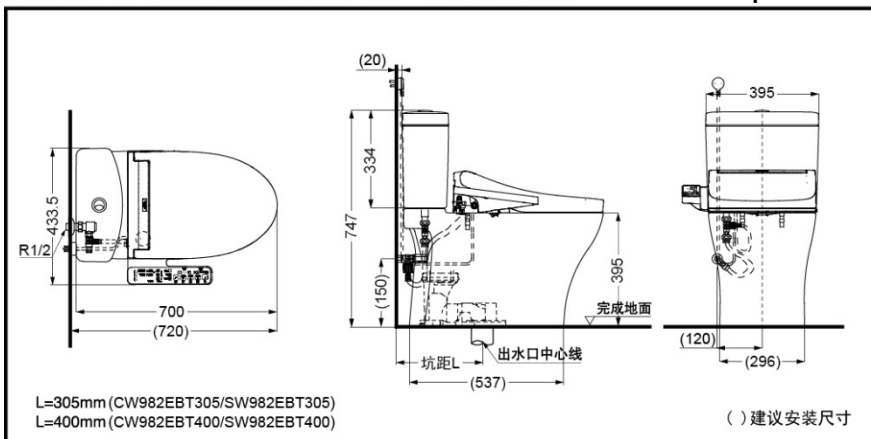

SPECIFICS

Size: 700*433.5*747mm
Nominal water consumption:
3.5L

Dual Flush Volume: 3.0L/4.5L
Water efficiency grade:
Grade3

Toilet Water Efficiency
Grade: Grade1

Drainage mode:

Underneath Drainage

Flush type:

New Tornado Flush

Rough-in:

CW982EBT305: 305mm

CW982EBT400: 400mm

Water Inlet Requirement:

0.05MPa (Dynamic
Pressure) ~ 0.75MPa (Static
Pressure)

Power Source: 220V (50Hz)

Power: 310W

Water Heating Mode:

Water Tank

Control: Remote Control

Others

Recommend fittings:

Washlet:

TCF6724KC/HC/MC

CW982EBT305/SW982EBT305
CW982EBT400/SW982EBT400+TCF6724KC Smart Two-piece Toilet