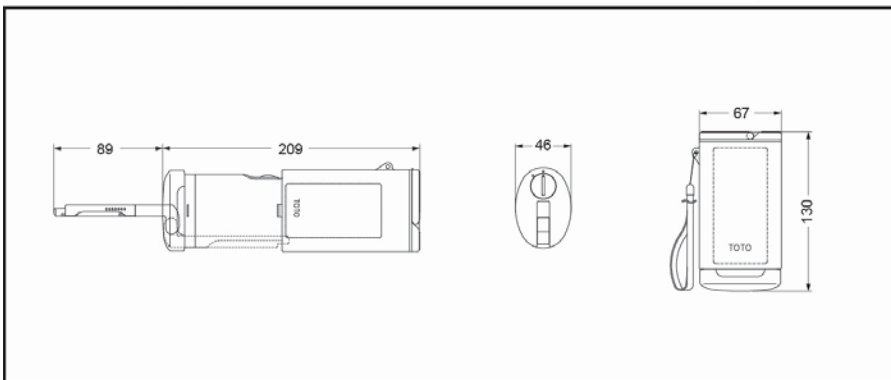

FEATURES

- Small and compact, portable and easy to operate.
- Dry cell power, easy to use.
- Helps to keep body clean while traveling.

SPECIFICS

Size :

Folded : 67x46x130mm

In use : 67x46x298mm

Water flow :

approximately 7ml/sec

Water tank volume : 180ml

Power : AA dry cell x1
(cell not included)

YEW350 V3 Portable Washlet

*TOTO(CHINA) CO.,LTD. All rights reserved.