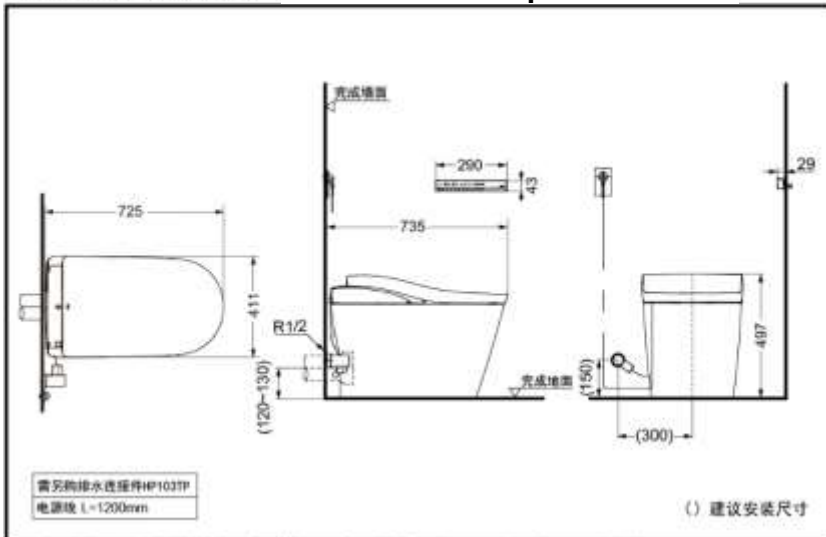

CES8E120KCNP | NEOREST One-piece Toilet

SPECIFICS

Size : 725*411*497mm

Dual Flush Volume : 3.0L/4.5L

Nominal water consumption : 3.5L

Water Efficiency : Grade2

Drainage mode : Tornado Flush

Flushing mode : Vortex siphon type

Rough-in :

HP103TP#00 (H=120-130mm)

Water Inlet Requirement : 0.05MPa(Dynamic Pressure)~0.75MPa(Static Pressure)

Power : 834W

Max Power : 1448W

Power Source : 220V50Hz