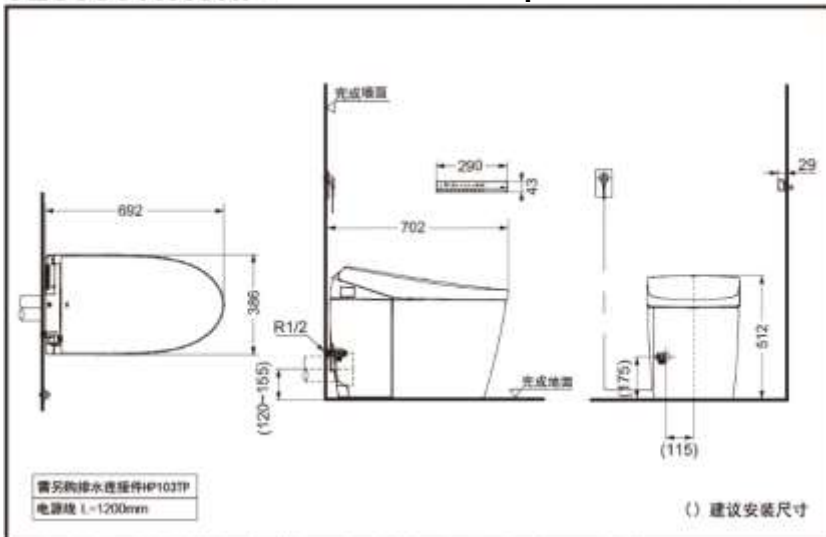

CES8C510KCNP NEOREST One-piece Toilet

SPECIFICS

1. Size : 692*386*512mm
   Dual Flush Volume : 3.0L/4.5L
   Nominal water consumption : 3.5L
   Water Efficiency : Grade2
   Drainage mode : Tornado Flush
   Flushing mode : Vortex siphon type
   Rough-in : HP103TP#00 (H=120-155mm)
   Water Inlet Requirement : 0.05MPa(Dynamic Pressure)~0.75MPa(Static Pressure)
   Power : 826W
   Max Power : 1434W
   Power Source : 220V50Hz