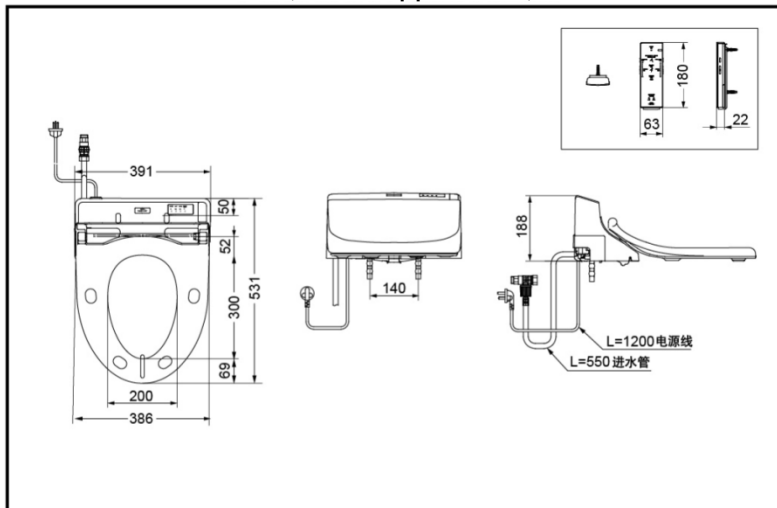

TCF6531CS V6W

Washlet

Auto Functions

FEATURES

- Separate water channel designed with one spray pipe containing three water outlets respectively providing rear cleansing, front cleansing and soft rear cleansing, secure and sanitary for use.
- Spraying water on the surface after your seating, make the surface wet, and prevent dirt attached.
- Warm seat controlled by the computer makes you feel warm in the winter, and the temperature can also be adjusted.
- Before and after use, the nozzle will perform a strict self cleaning to ensure safer use.
- Intelligent power saving function, minimizing power consumption, make energy conservation and environmental protection.
- According to your preference set up the special personal function, to meet different people's demands.

SPECIFICS

Size: 531*391*188mm

Water supply:

0.05MPa(dynamic pressure)~

0.75MPa(static pressure)

Power: 220V(50Hz)

Rated power: 275W

Tank volumn: 0.64L

Control : remote control

OTHERS

Recommend Fittings :

GEWC141

TCF6531CS Washlet (without upper cover)

*TOTO(CHINA) CO.,LTD. All rights reserved.